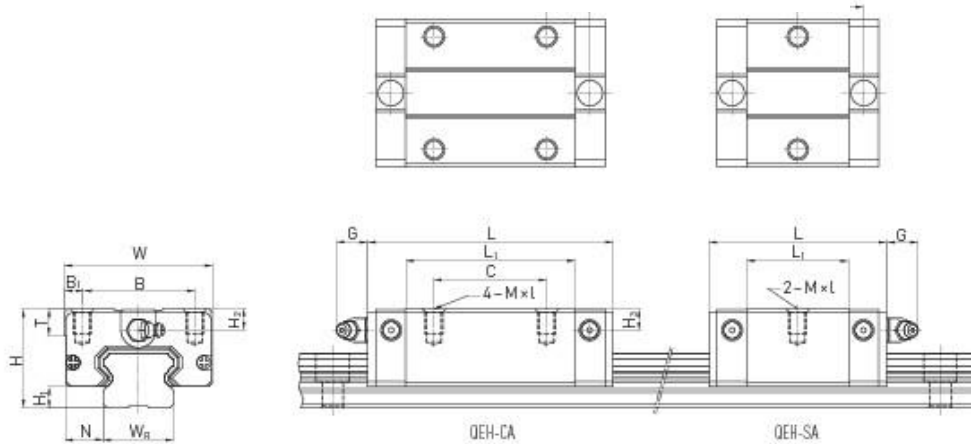

QEH

SA= standaard blokwagen

CA= extra lange blokwagen

ALMOTION

| Series Size | Installation dim. [mm] | Dimensions of the block [mm] | | | | | | Dynamic load C_{dyn} [N]* | Static load C_0 [N] |
|----------------|---------------------------|---------------------------------|------|----|-------|-------|---------|--------------------------------|--------------------------|
| | H | W | B | C | L_1 | L | M x l | | |
| QEH15SA | 24 | 34 | 26,0 | 0 | 23,1 | 40,1 | M4 x 6 | 8560 | 8790 |
| QEH15CA | 24 | 34 | 26,0 | 26 | 39,8 | 56,8 | M4 x 6 | 12530 | 15280 |
| QEH20SA | 28 | 42 | 32,0 | 0 | 29,0 | 50,0 | M5 x 7 | 11570 | 12180 |
| QEH20CA | 28 | 42 | 32,0 | 32 | 48,1 | 69,1 | M5 x 7 | 16500 | 20210 |
| QEH25SA | 33 | 48 | 35,0 | 0 | 35,5 | 60,1 | M6 x 9 | 18240 | 18900 |
| QEH25CA | 33 | 48 | 35,0 | 35 | 59,0 | 83,6 | M6 x 9 | 26030 | 31490 |
| QEH30SA | 42 | 60 | 40,0 | 0 | 41,5 | 67,5 | M8 x 12 | 26270 | 27820 |
| QEH30CA | 42 | 60 | 40,0 | 40 | 70,1 | 96,1 | M8 x 12 | 37920 | 46630 |
| QEH35SA | 48 | 70 | 50,0 | 0 | 51,0 | 76,0 | M8 x 12 | 36390 | 36430 |
| QEH35CA | 48 | 70 | 50,0 | 50 | 83,0 | 108,0 | M8 x 12 | 51180 | 59280 |